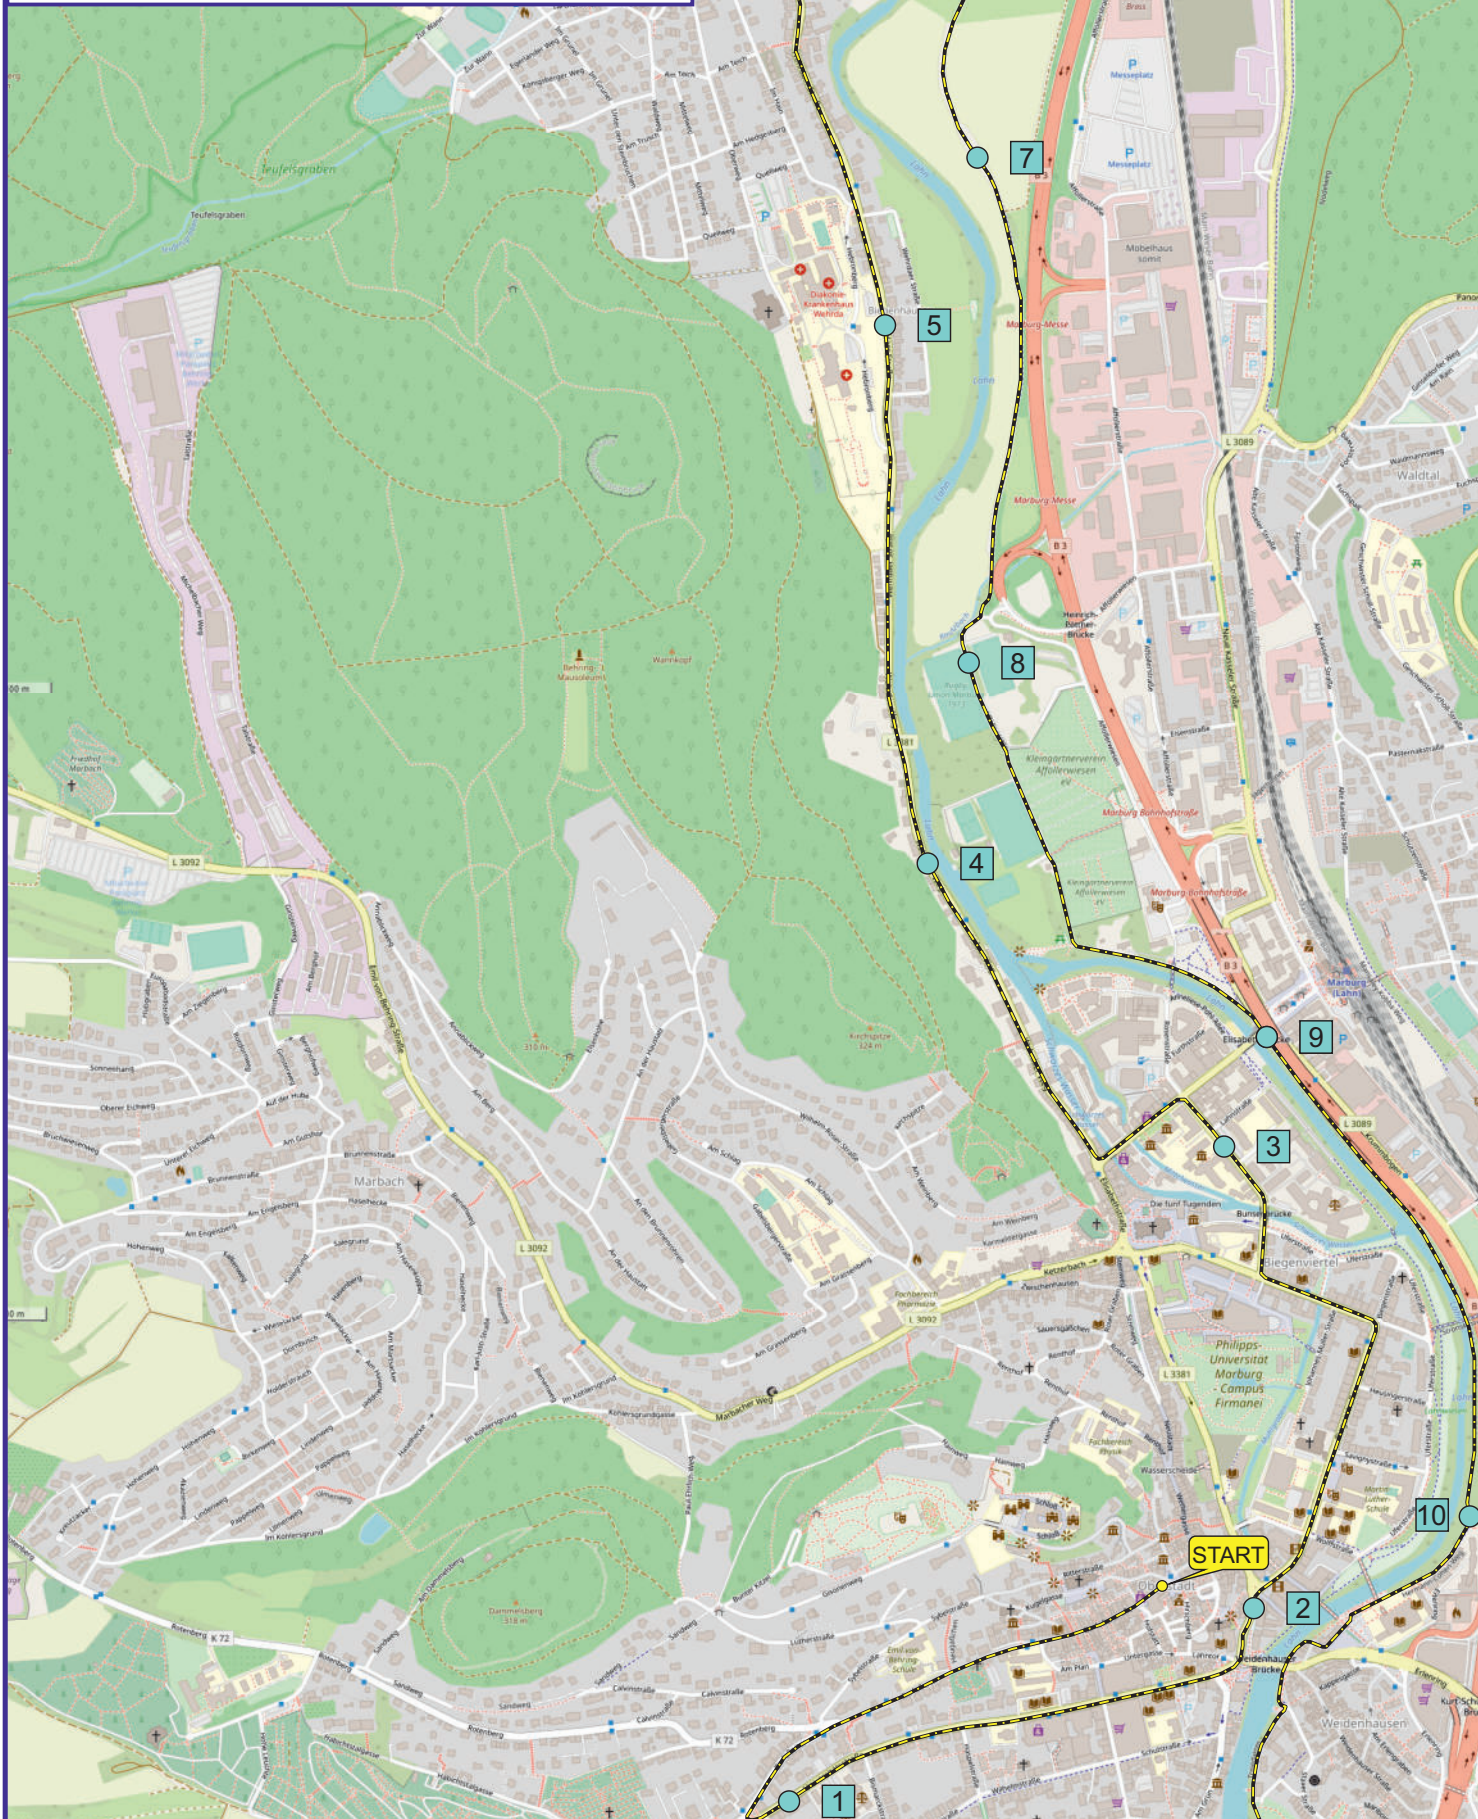

Course map 1/2

course Halbmarathon und Marathon

course Marathon

Measurement report page 10

Actuality: 05.01.2025

11

Kilometer point
Halfmarathon

17

Kilometer point
Marathon 17-42

© www.openstreetmap.org contributors