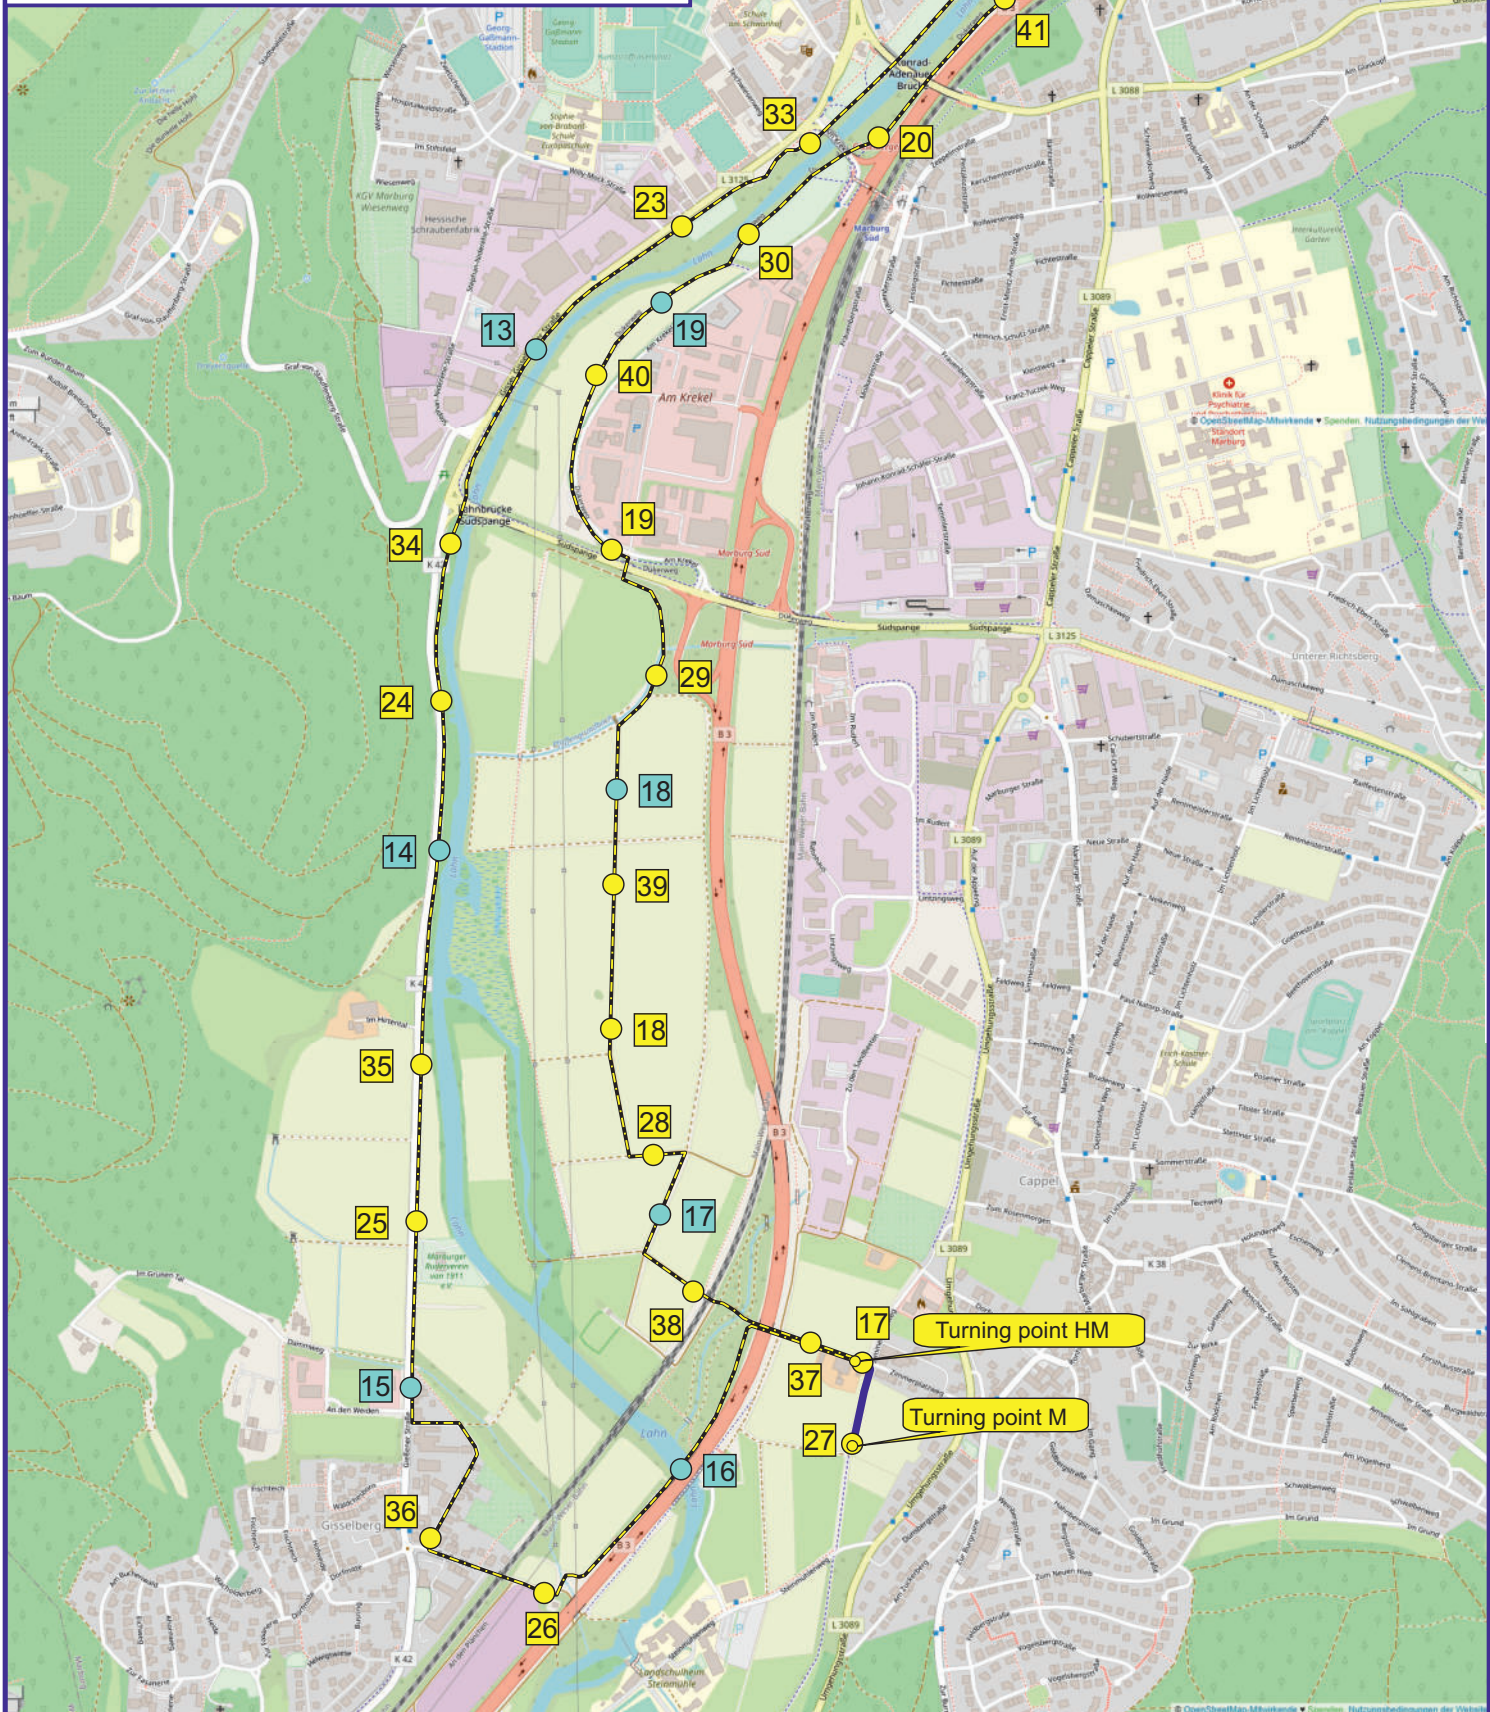

Course map 1/2

course Halbmarathon und Marathon

course Marathon

Measurement report page 10

Actuality: 05.01.2025

11

Kilometer point
Halfmarathon

17

Kilometer point
Marathon 17-42

KARL JOSEF ROTH
GRADUATE SURVEYOR
ROAD COURSE MEASURER
WA/AIMS (GRADE A)

© www.openstreetmap.org contributors

Course map 2/2

course Halbmarathon & Marathon

course Marathon

11

Kilometer point
Halbmarathon

17

Kilometer point
Marathon 17-42

Measurement report page 11

Actuality: 05.01.2025

KARL JOSEF ROTH
GRADUATE SURVEYOR
ROAD COURSE MEASURER
WAJAMS (GRADE A)
© www.openstreetmap.org contributors

Turning point HM

Turning point M